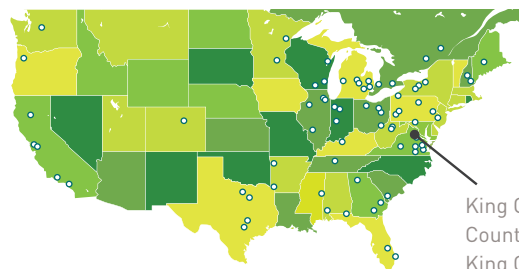

PRACTICES AND IMPACTS

- The awareness and community engagement tours educate the public about the conservation projects on-site. Pre- and post-tour quizzes show a vast increase in knowledge from the learners.
- Purple martin houses were installed on-site to provide this native species with nesting opportunities as they rely heavily on artificial structures for nesting.
- The pollinator garden was reseeded in 2021 to establish new native wildflower and grass growth to attract pollinator species.
- In June 2021, several large and small basking structures were added to ponds on-site to provide basking opportunities for the native eastern painted turtle.
- Eastern bluebird nesting boxes were installed in 2019, with two additional boxes added in 2022 due to the huge success of these boxes. Seven broods were found nesting in all of these boxes by the end of the season.
- In April 2021, four native species of trees were planted in a grassy area previously used to store equipment.

WM has achieved WHC Certification for conservation programs across North America

King George County Landfill, King George, Virginia

GOLD STATUS

CONSERVATION PROJECTS

AVIAN

Purple Martin Monitoring, Bluebird Monitoring

AWARENESS AND ENGAGEMENT

Site Tours and Community Engagement

LANDSCAPED

Pollinator Garden, Earth Day Trees

REPTILES AND AMPHIBIANS

Turtle Project

RESOURCES

sustainability.wm.com